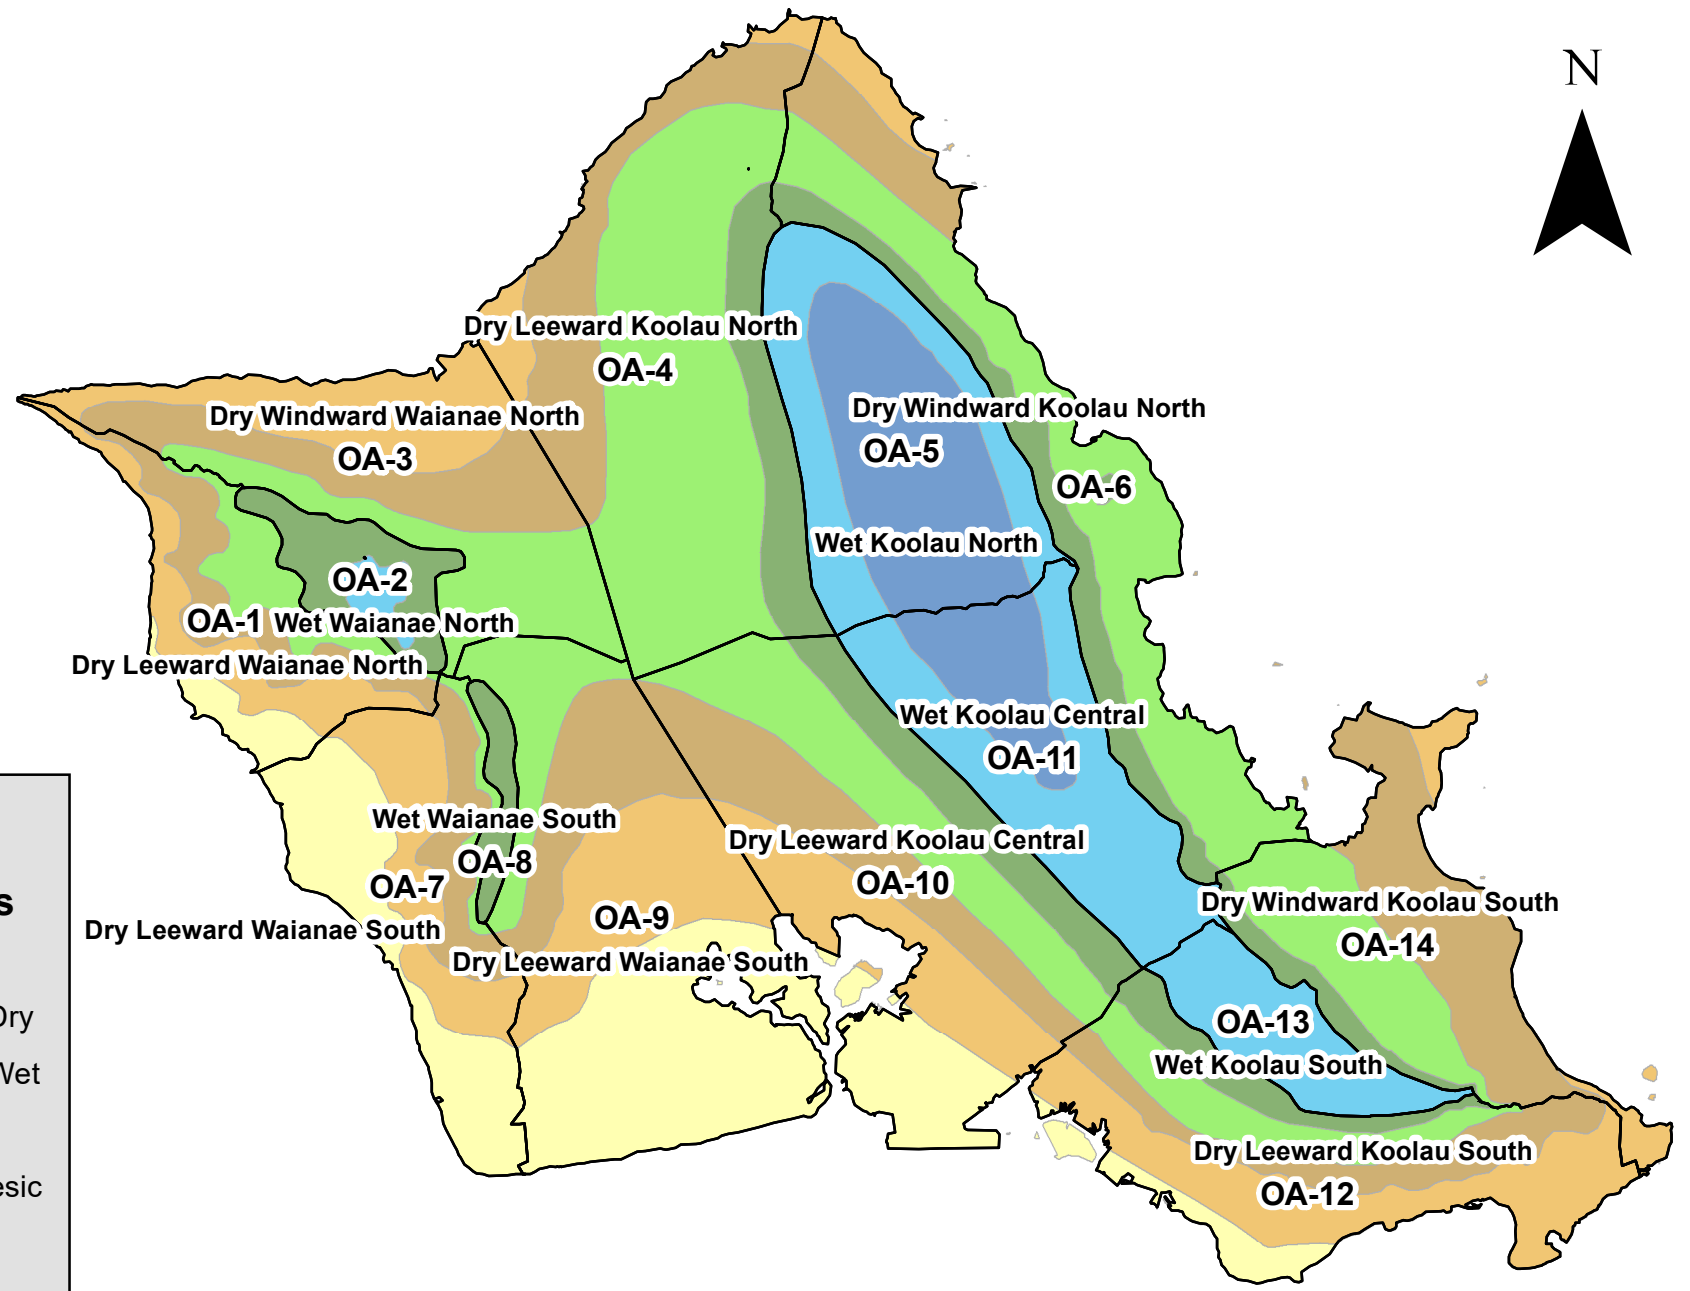

# Oahu MetPol Seed Zones

**Legend**

**Moisture Zones**

- Arid
- Moderately Dry
- Moderately Wet
- Moist Mesic
- Seasonal Mesic
- Very Dry
- Very Wet

1:300,000