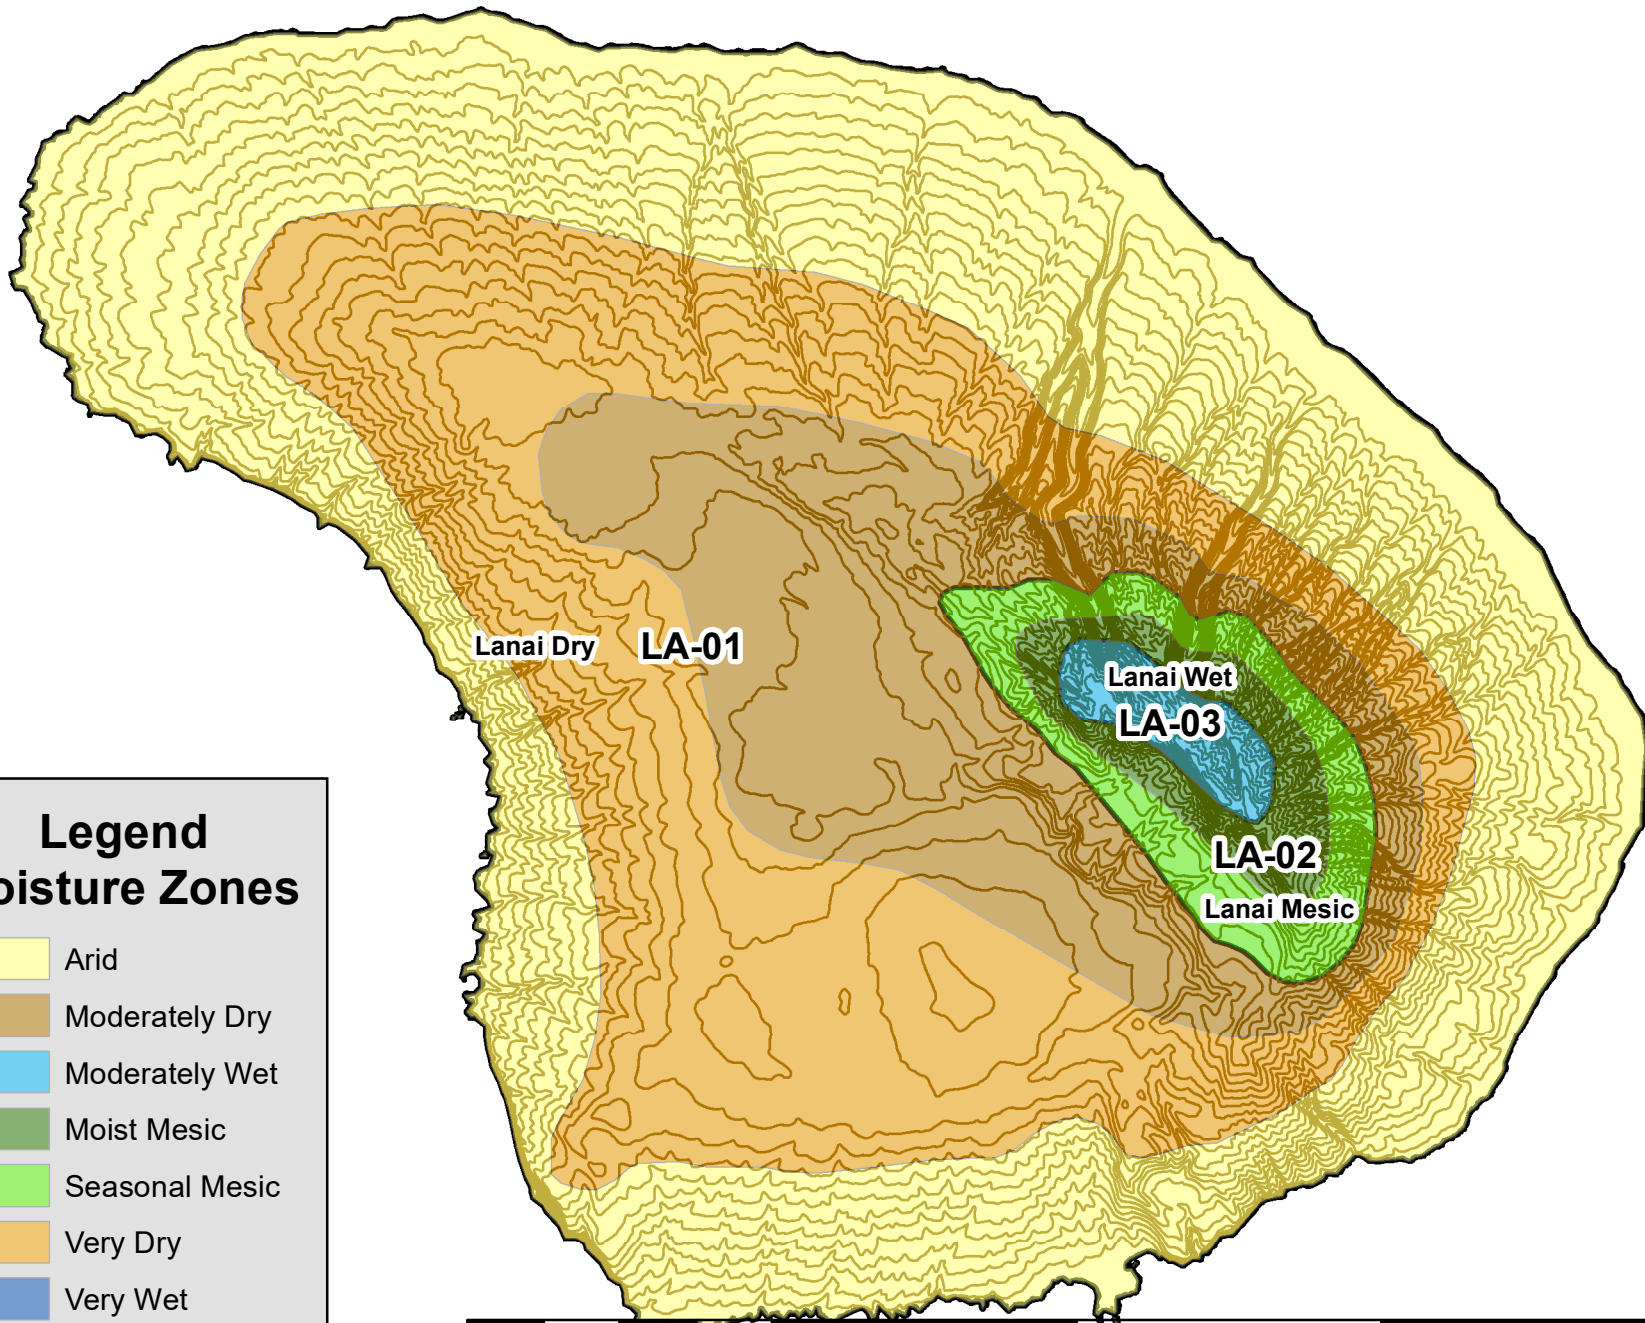

# Lanai MetPol Seed Zones

**Legend**  
**Moisture Zones**

- Arid
- Moderately Dry
- Moderately Wet
- Moist Mesic
- Seasonal Mesic
- Very Dry
- Very Wet

1:124,058