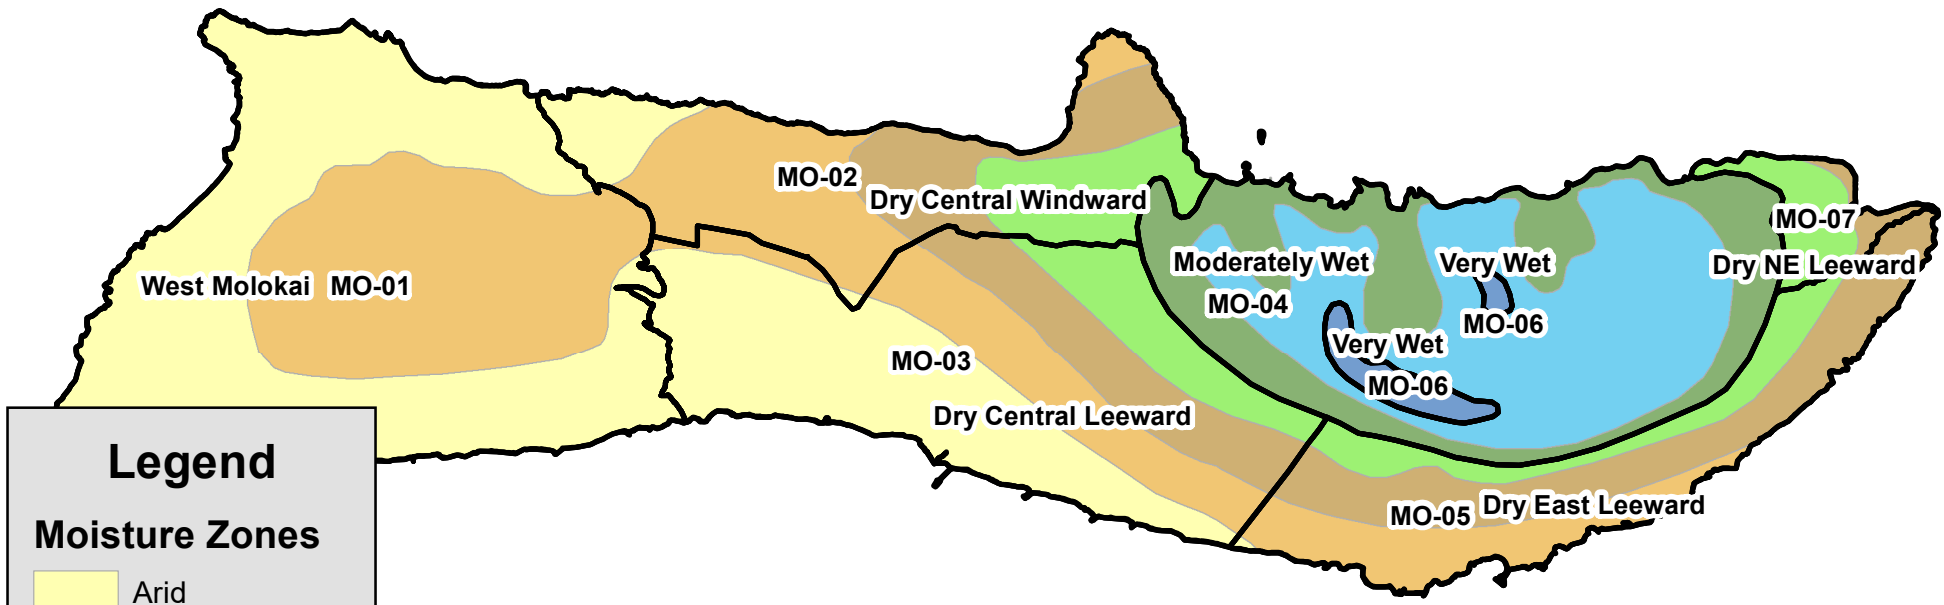

Proposed Molokai MetPol Zones

Legend

Moisture Zones

- Arid
- Moderately Dry
- Moderately Wet
- Moist Mesic
- Seasonal Mesic
- Very Dry
- Very Wet

1:248,810