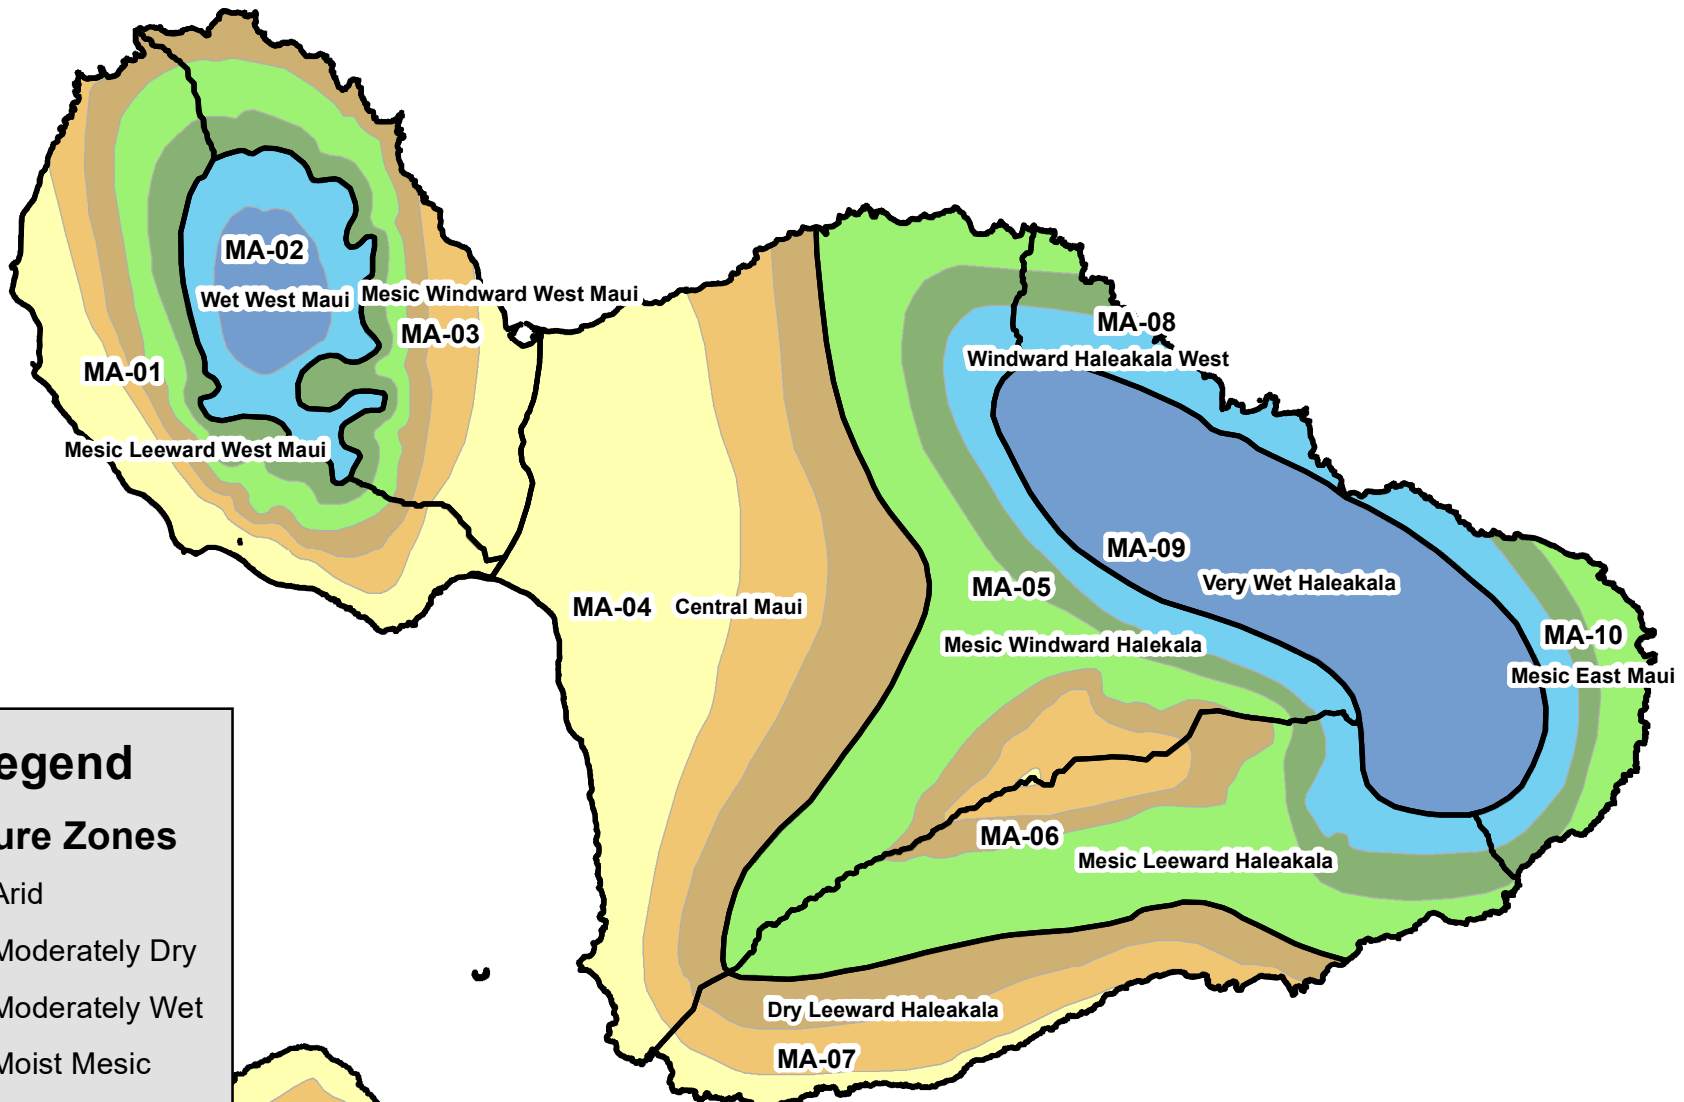

Proposed Maui MetPol Seed Zones

Legend

Moisture Zones

- Arid
- Moderately Dry
- Moderately Wet
- Moist Mesic
- Seasonal Mesic
- Very Dry
- Very Wet

1:345,421